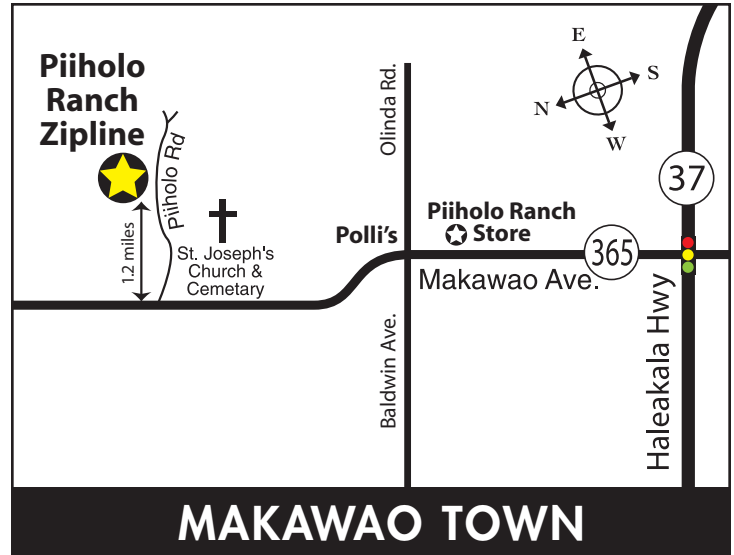

To Piiholo Ranch Zipline From Kahului Harbor

808-572-1717

1. Head out of the harbor on Hobron. 0.1 mi
 2. Turn left on HI-36 (Kaahumanu Ave) 2.5 mi
 3. Turn right at HI-37 7.2 mi
 4. Turn left at Makawao Ave, HI-365 2.1 mi
 5. Turn right at Piiholo Rd 1.2 mi
- Look for our sign and outpost on the left

GPS Address: 325 Waiahiwi Road, Makawao

Piiholo Ranch
Zipline

If you are going to be more than 10 minutes late please call 808-572-1717