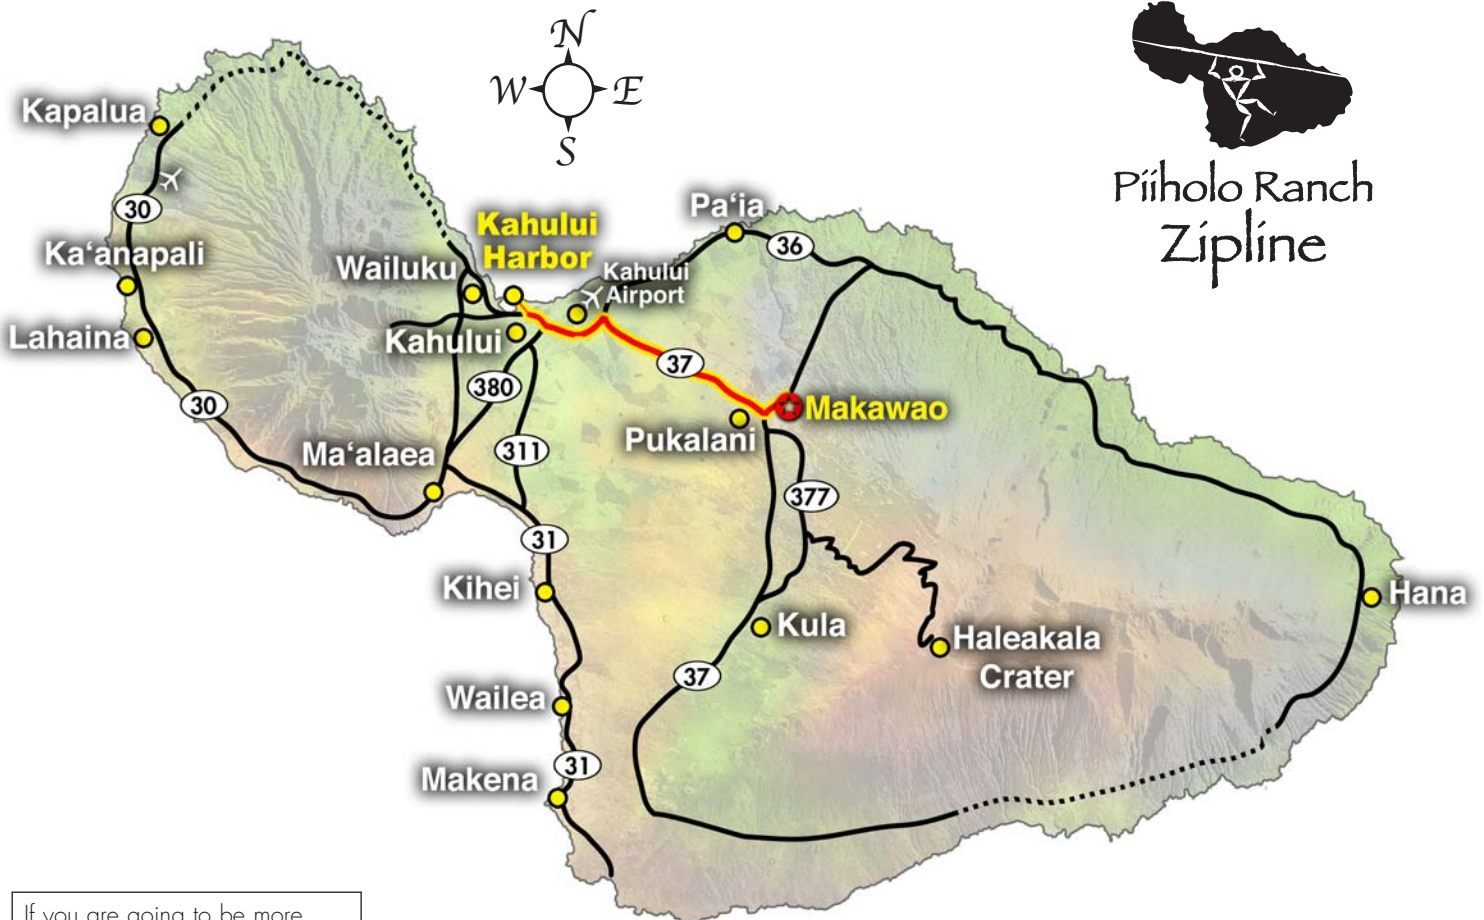

To Piiholo Ranch Zipline From Kahului Harbor

808-572-1717

1. Head out of the harbor on Hobron. 0.1 mi
 2. Turn left on HI-36 (Kaahumanu Ave) 2.5 mi
 3. Turn right at HI-37 7.2 mi
 4. Turn left at Makawao Ave, HI-365 2.1 mi
 5. Turn right at Piiholo Rd 1.2 mi
- Look for our sign and outpost on the left

GPS Address: 325 Waiahiwi Road, Makawao

Piiholo Ranch
Zipline

If you are going to be more than 10 minutes late please call 808-572-1717